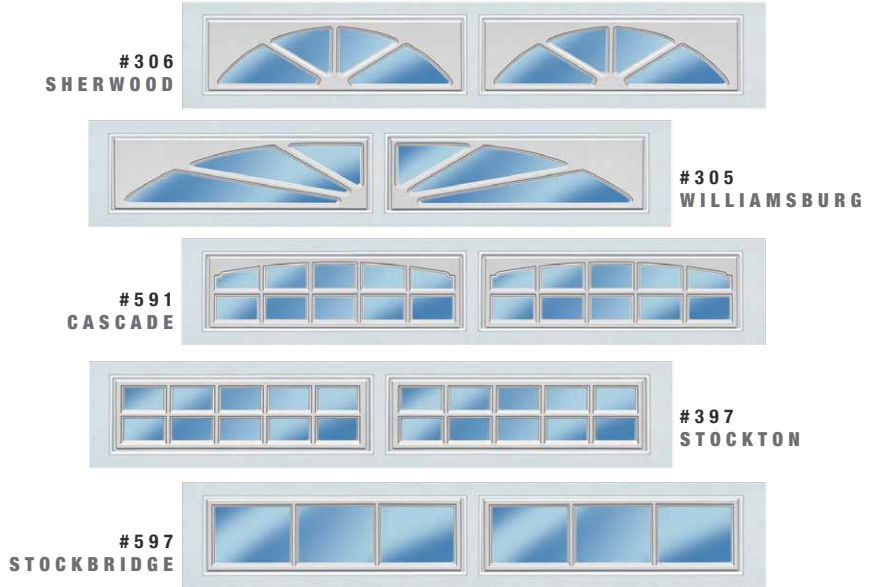

AVAILABLE WINDOWS

NOT ALL GLAZING OPTIONS MAY BE AVAILABLE FROM ALL DISTRIBUTORS.

SIZES AVAILABLE

DOOR WIDTH	PANELS WIDE	HEIGHTS AVAILABLE: 6'6" 6'9" 7'0" 7'6" 7'9" 8'0"
8', 9', 10'	2	
12', 14'	3	
15', 16', 17', 18'	4	
20', 22'	5